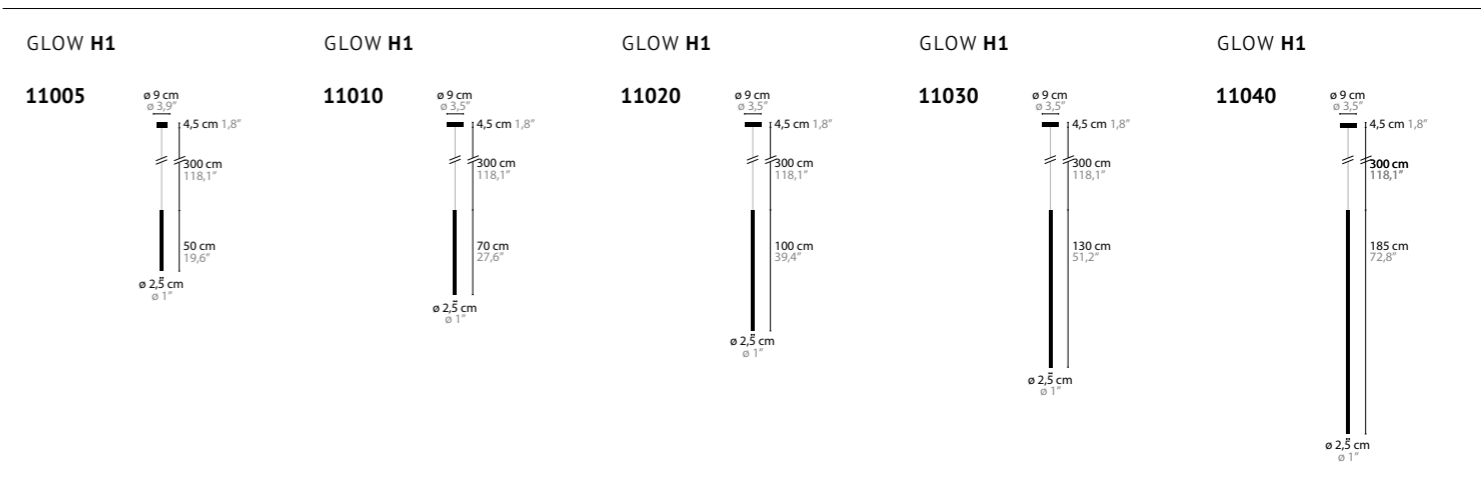

GLOW H3		Colours: 00-01-02-05-16-32 Light source: 3 x LED 6W / 3000K / 2427LM Dimmable direct current (trailing edge - leading edge) Light source included
11050	Tube 50 cm 70 cm 100 cm	Size: 25 x 25 x min. 100 cm Packing size 1: 40 x 40 x 30 cm Packing size 2: 110 x 20 x 20 cm Packing weight: 9 kg

GLOW H8		Colours: 00-01-02-05-16-32 Light source: 8 x LED 6W / 3000K / 6472LM Dimmable direct current (trailing edge - leading edge) Light source included * 01-05 Top plate standard spray-painted. 01 will be in Sonnegold (55) colour and 05 in spray-painted bronze (56) colour. Pendants always in satin brass/bronze material. Top-plate in satin brass/bronze material has an equal price as 00-16.
11052	Tubes 2x 50 cm 2x 70 cm 2x 100 cm 2x 130 cm	Size: 50 x 50 x min. 130 cm Packing size 1: 60 x 60 x 50 cm Packing size 2: 140 x 20 x 20 cm Packing weight: 15 kg

GLOW W2		Colours: 00-01-02-05-16-32 Light source: 2 x LED 6W / 3000K / 1618LM Dimmable direct current (trailing edge - leading edge) Light source included
11060		Size: 7 x 8,5 x 40 cm Packing size: 52 x 20 x 11 cm Packing weight: 2 kg

GLOW W2 XL		Colours: 00-01-02-05-16-32 Light source: 2 x LED 6W / 3000K / 1618LM Dimmable direct current (trailing edge - leading edge) Light source included
11070		Size: 7 x 8,5 x 70 cm Packing size: 89 x 20 x 11 cm Packing weight: 2 kg

GLOW