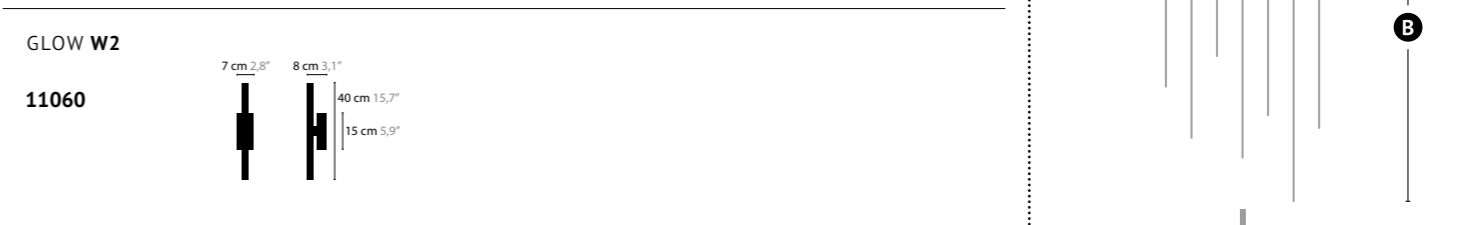

GLOW H3		Colours: 00-01-02-05-16-32 Light source: 3 x LED 6W / 3000K / 2427LM Dimmable direct current (trailing edge - leading edge) Light source included
11050	Tube 50 cm 70 cm 100 cm	Size: 25 x 25 x min. 100 cm Packing size 1: 40 x 40 x 30 cm Packing size 2: 110 x 20 x 20 cm Packing weight: 9 kg

GLOW H8		Colours: 00-01-02-05-16-32 Light source: 8 x LED 6W / 3000K / 6472LM Dimmable direct current (trailing edge - leading edge) Light source included * 01-05 Top plate standard spray-painted. 01 will be in Sonnegold (55) colour and 05 in spray-painted bronze (56) colour. Pendants always in satin brass/bronze material. Top-plate in satin brass/bronze material has an equal price as 00-16.
11052	Tubes 2x 50 cm 2x 70 cm 2x 100 cm 2x 130 cm	Size: 50 x 50 x min. 130 cm Packing size 1: 60 x 60 x 50 cm Packing size 2: 140 x 20 x 20 cm Packing weight: 15 kg

GLOW W2		Colours: 00-01-02-05-16-32 Light source: 2 x LED 6W / 3000K / 1618LM Dimmable direct current (trailing edge - leading edge) Light source included
11060		Size: 7 x 8,5 x 40 cm Packing size: 52 x 20 x 11 cm Packing weight: 2 kg

GLOW W2 XL		Colours: 00-01-02-05-16-32 Light source: 2 x LED 6W / 3000K / 1618LM Dimmable direct current (trailing edge - leading edge) Light source included
11070		Size: 7 x 8,5 x 70 cm Packing size: 89 x 20 x 11 cm Packing weight: 2 kg

GLOW